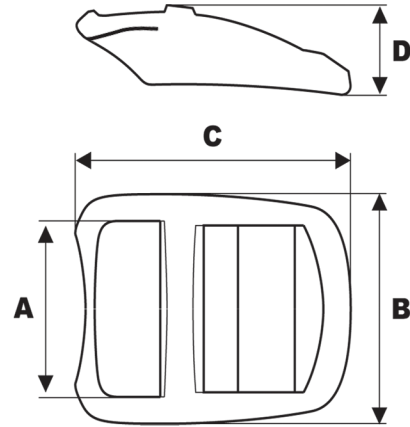

Cyberian LL Dual

The Cyberian LL Dual utilizes a Hugger™ Ladderloc with Lifter Tabs along the sides that allow easy release while wearing gloves.

42

	Material	Color	A	B	C	D
Cyberian LL 16 Dual						
600-3000	A	B	16.0	23.7	34.1	9.1
Cyberian LL 20 Dual						
600-3100	A	B	20.4	27.7	34.1	9.1